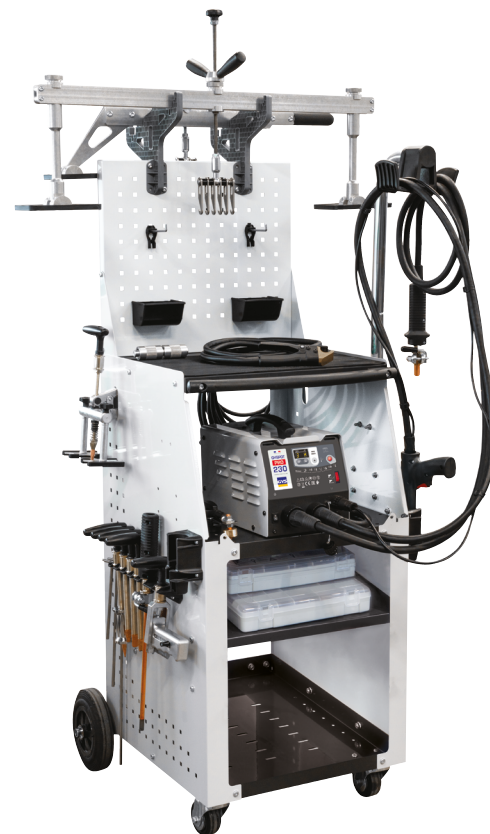

**SPEEDLINER PRO 230 is the complete dent removal kit, essential for straightening all small, medium and large dents (underbody, wheel arch, wing...).**

- Dent removal without disassembling the gaskets
- Repair without replacement
- Reduce downtime
- Increase your margin

**1 lower body straightening :  
30 min. instead of 3 hrs.**

Model	GYSPOT PRO 230
Alimentation	230 V
Maximum power	3 800 A
Gun	
Type of gun	1 auto + 1 manual
Gun cable	Auto : 50 mm <sup>2</sup> Manual : 70 mm <sup>2</sup>
Consumables box	 SPOTTER BOX PRO

## COMPLETE PACKAGE

GYSPOT PRO 230 - 052178

+

 DENT 1600 072596	 Cable hanger 052284	 Manuspot 050679	 Levelling bar 050693	 Levelling lever 050686	 Multihook heads 049758+049734	 3 pulling rods 050792	 Dent box consumables 051515	 Magnetic earth 049666	 Ringmatic 052154
--	--	---	---	---	---	--	--	--	--